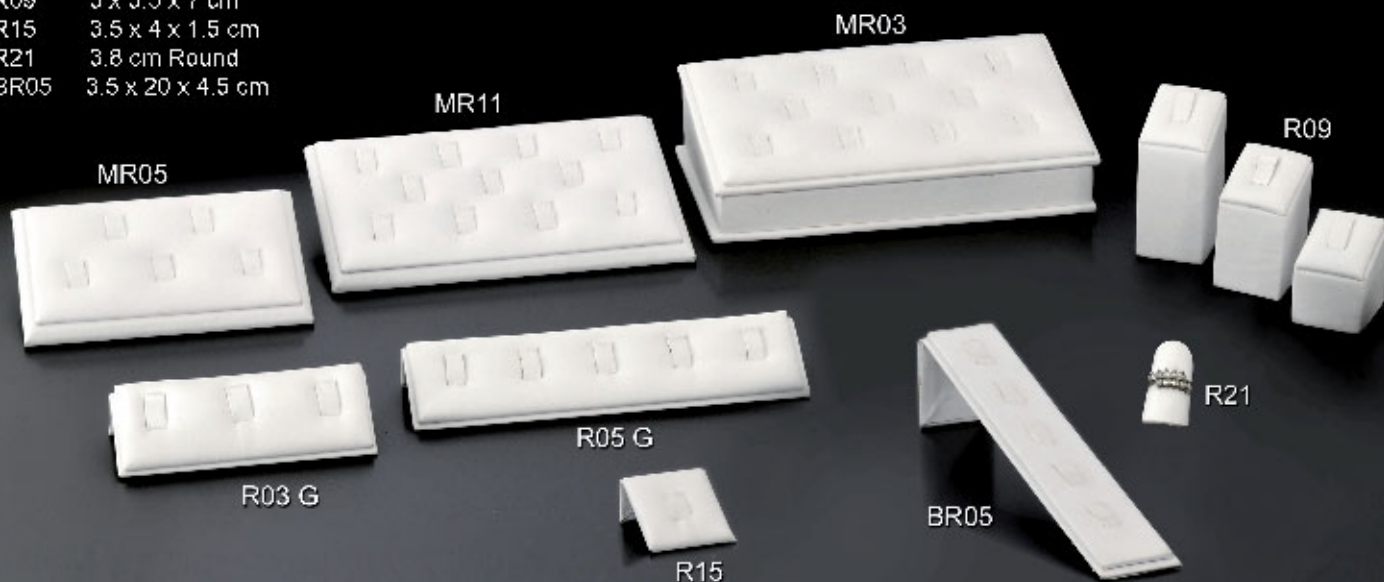

Stands & Supporters

Art No.	Width / Depth / High
MR03	17.5 x 10.5 x 5 cm
MR05	12 x 8.5 x 3 cm
MR11	18 x 10.5 x 3 cm
R03 G	10 x 4 x 1.2 cm
R05 G	16 x 4 x 1.2 cm
R09	3 x 3.5 x 7 cm
R15	3.5 x 4 x 1.5 cm
R21	3.8 cm Round
BR05	3.5 x 20 x 4.5 cm