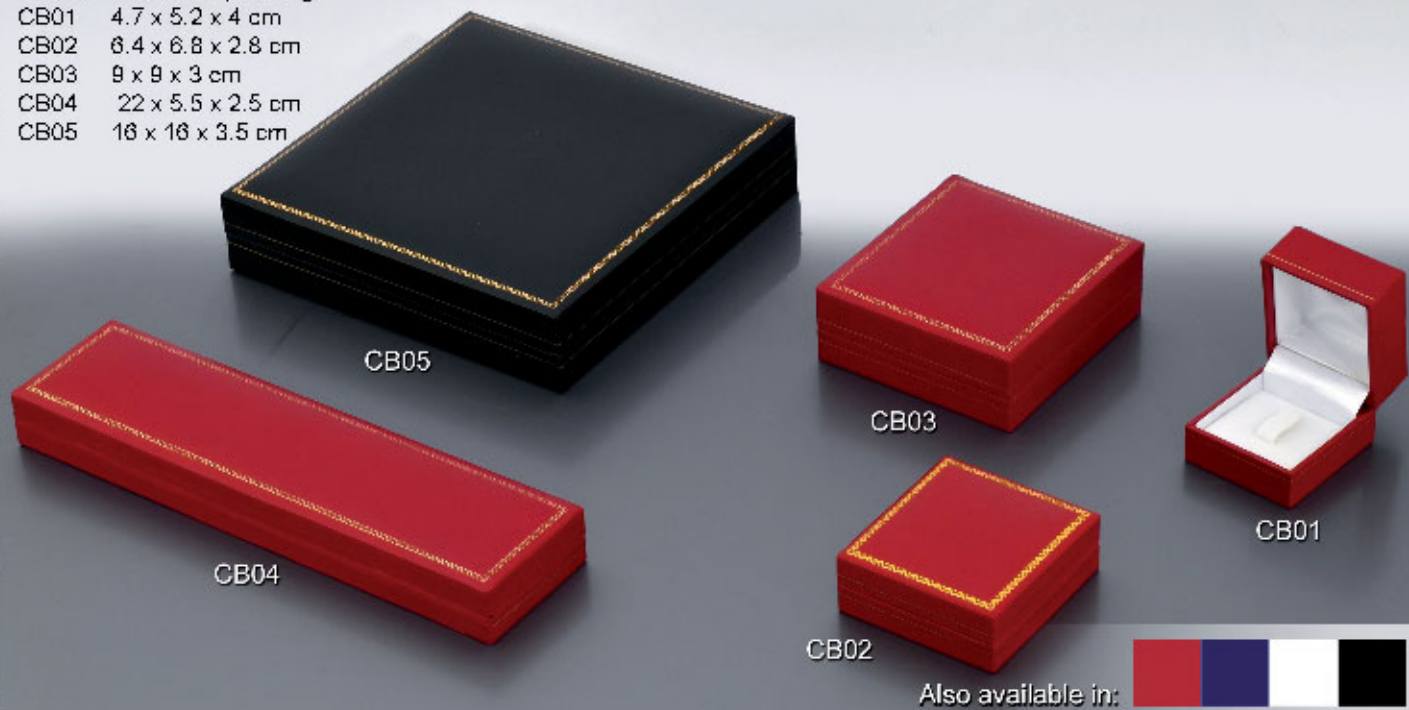

Boxes & Packaging

Elegant Boxes:

Art No.	Width / Depth / High
EB01	4.5 x 5 x 4.5 cm
EB02	7 x 7 x 3.9 cm
EB03	8.5 x 9.2 x 4.5 cm
EB04	21 x 5 x 4.5 cm
EB06	19 x 19 x 5 cm

Also available in: 

Leatherette Boxes:

Art No.	Width / Depth / High
LB01	4.7 x 5.2 x 4 cm
LB01 L	5.8 x 6.5 x 5 cm
LB02	7 x 8 x 3.5 cm
LB04	2 x 5.5 x 3.5 cm
LB05	12 x 16 x 4 cm
LB06	19 x 19 x 4 cm

Also available in: 

Boxes & Packaging

Classic Boxes:

Art No.	Width / Depth / High
CB01	4.7 x 5.2 x 4 cm
CB02	6.4 x 6.8 x 2.8 cm
CB03	9 x 9 x 3 cm
CB04	22 x 5.5 x 2.5 cm
CB05	16 x 16 x 3.5 cm

Classic Black Boxes:

Art No.	Width / Depth / High
CBB01	4.7 x 5.2 x 3.8 cm
CBB02	6 x 6.8 x 2.7 cm
CBB03	8.7 x 9.3 x 3.3 cm
CBB04	21.7 x 5.3 x 4 cm
CBB06	19 x 19.5 x 4 cm