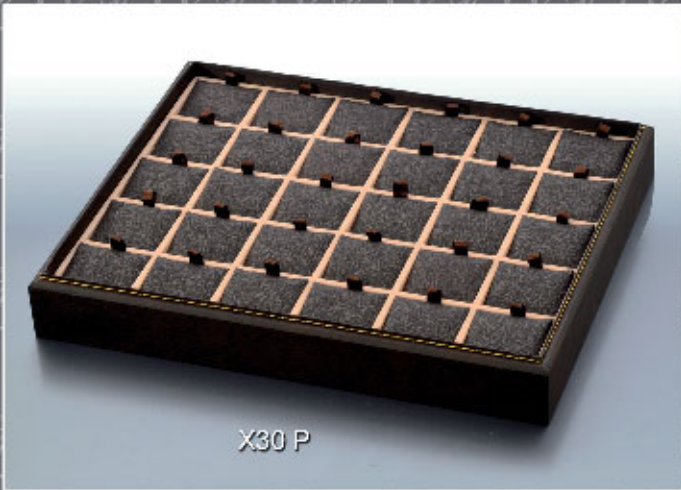

Trays

Width / Depth / High
30 x 24.2 x 4 cm

Clients are welcomed to benefit our ability to design trays tailored to specific needs, as our Trays can be made to client choice of color, and customized to requested measurements, or delivered with divisions and sub-divisions per user's preference.