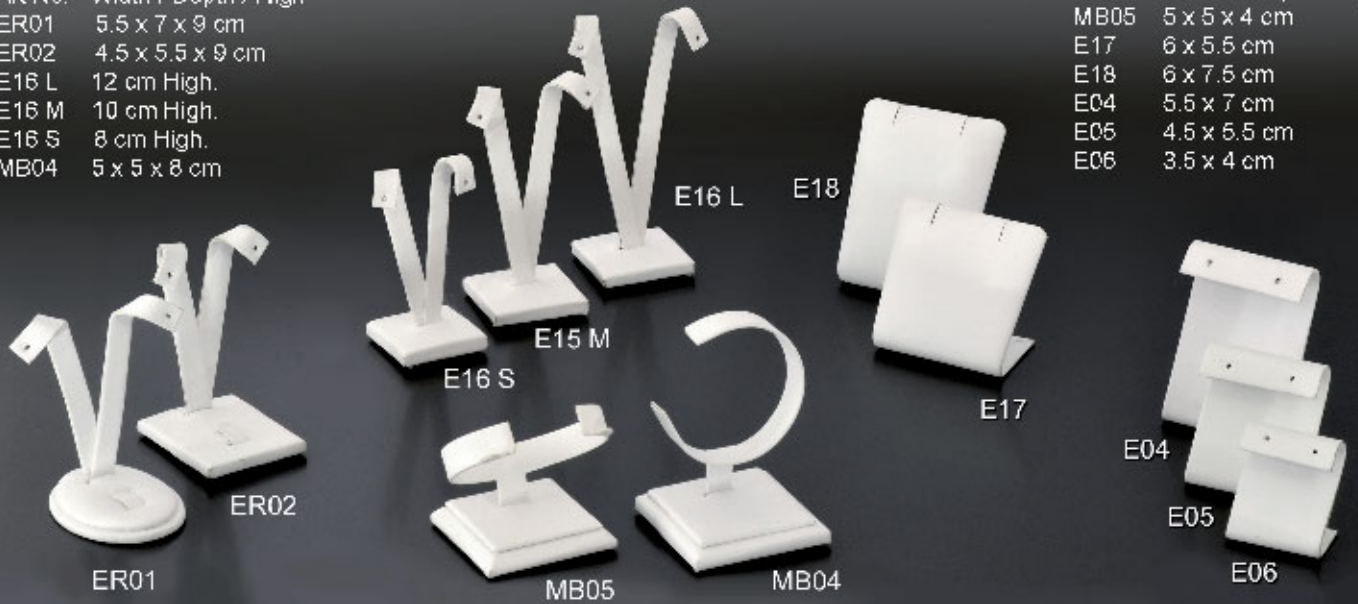

Art No.	Width / Depth / High
ER01	5.5 x 7 x 9 cm
ER02	4.5 x 5.5 x 9 cm
E16 L	12 cm High.
E16 M	10 cm High.
E16 S	8 cm High.
MB04	5 x 5 x 8 cm

Art No.	Width / Depth / High
MB05	5 x 5 x 4 cm
E17	6 x 5.5 cm
E18	6 x 7.5 cm
E04	5.5 x 7 cm
E05	4.5 x 5.5 cm
E06	3.5 x 4 cm