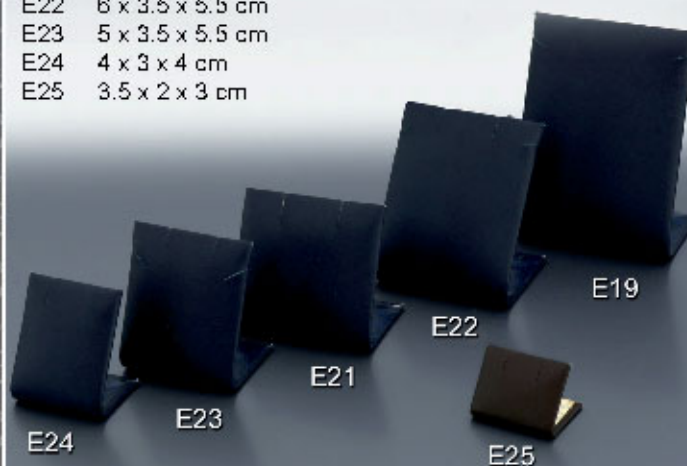

Art No.	Width / Depth / High
E19	7 x 5 x 9 cm
E21	6 x 4 x 7 cm
E22	6 x 3.5 x 5.5 cm
E23	5 x 3.5 x 5.5 cm
E24	4 x 3 x 4 cm
E25	3.5 x 2 x 3 cm