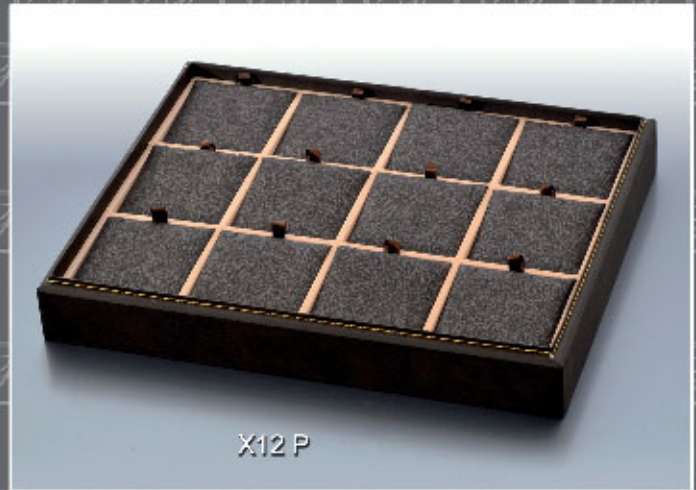

Trays

Width / Depth / High
30 x 24.2 x 4 cm

Clients are welcomed to benefit our ability to design trays tailored to specific needs, as our Trays can be made to client choice of color, and customized to requested measurements, or delivered with divisions and sub-divisions per user's preference.