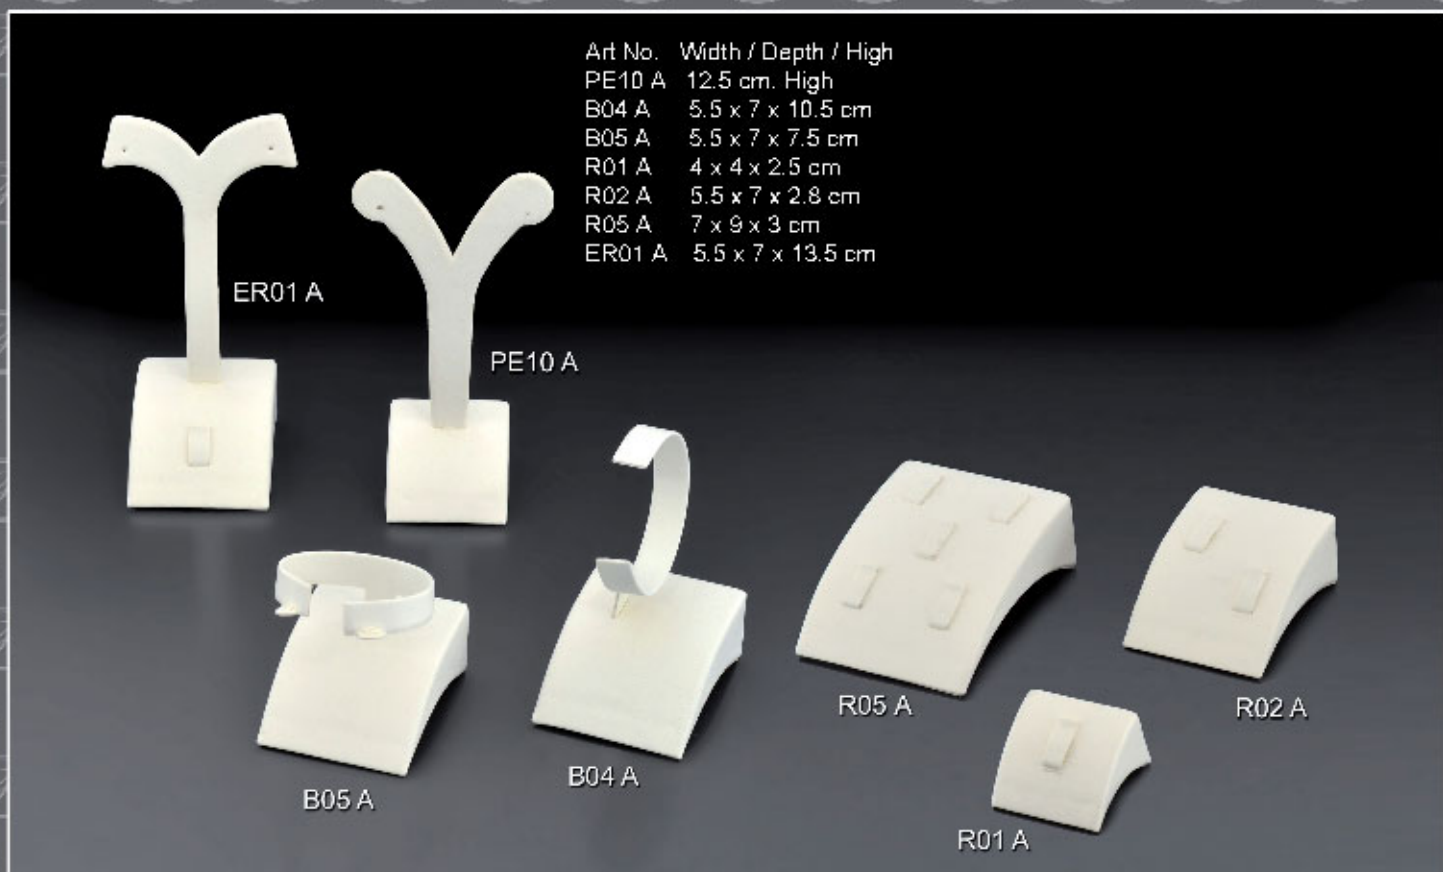

Art No.	Width / Depth / High
PB07	11 cm. Wide
PB07 D	11 cm. Wide
PB08	11 cm. Wide

Stands & Supporters

PE10 L 12.5 cm. High.
 PE10 M 10.5 cm. High.
 PE10 S 8.5 cm. High.

PE20 L 12 cm. High.
 PE20 M 10 cm. High.
 PE20 S 8 cm. High.

PE11 L 11.5 cm. High.
 PE11 M 9.5 cm. High.
 PE11 S 7.5 cm. High.

PE12 L 12.5 cm. High.
 PE12 M 10.5 cm. High.
 PE12 S 8.5 cm. High.
 PE13 L 11.5 cm. High.
 PE13 M 9.5 cm. High.
 PE13 S 7.5 cm. High.

Stands & Supporters