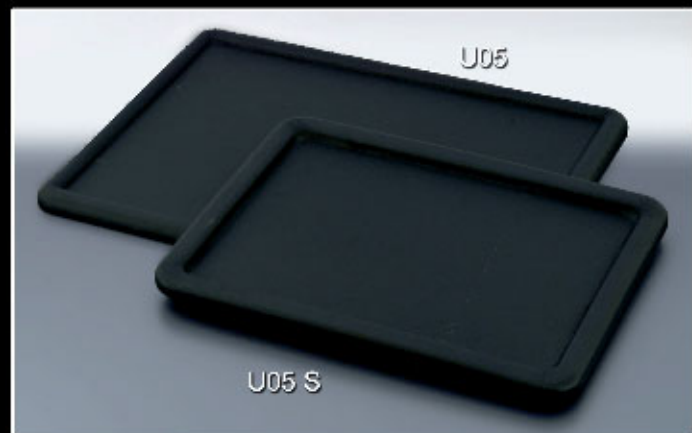

Trays

Size: 24.5 x 21.5 x 4 cm

Art No.	Width / Depth / High
U09	32.5 x 28 cm
U03	38 x 24 cm

Art No.	Width / Depth / High
U05	37 x 27 cm
U05 S	30 x 22 cm
U08	37 x 27 cm

U05

Clients are welcomed to benefit our ability to design trays tailored to specific needs, as our Trays can be made to client choice of color, and customized to requested measurements, or delivered with divisions and sub-divisions per user's preference.