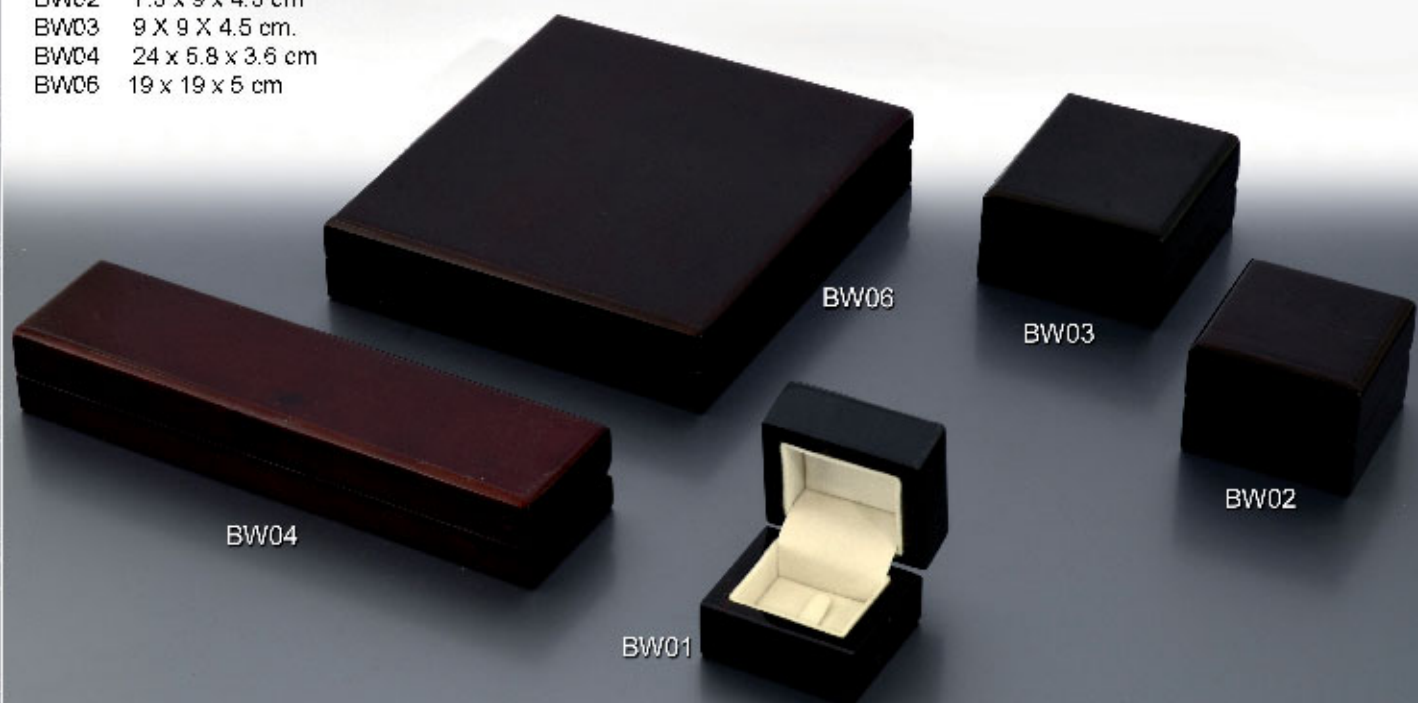

Boxes & Packaging

Wood Boxes :

- WB01 R 6 x 6 x 5 cm
- WB02 E 7.5 x 9 x 4.5 cm
- WB04 B 24 x 5.8 x 3.6 cm
- WB06 S 19 x 19 x 5 cm

The interior box cover is available in black color as well per request.

Wood Boxes :

- BW01 6 x 6 x 5 cm
- BW02 7.5 x 9 x 4.5 cm
- BW03 9 X 9 X 4.5 cm.
- BW04 24 x 5.8 x 3.6 cm
- BW06 19 x 19 x 5 cm

The interior box cover is available in black color as well per request.

Boxes & Packaging