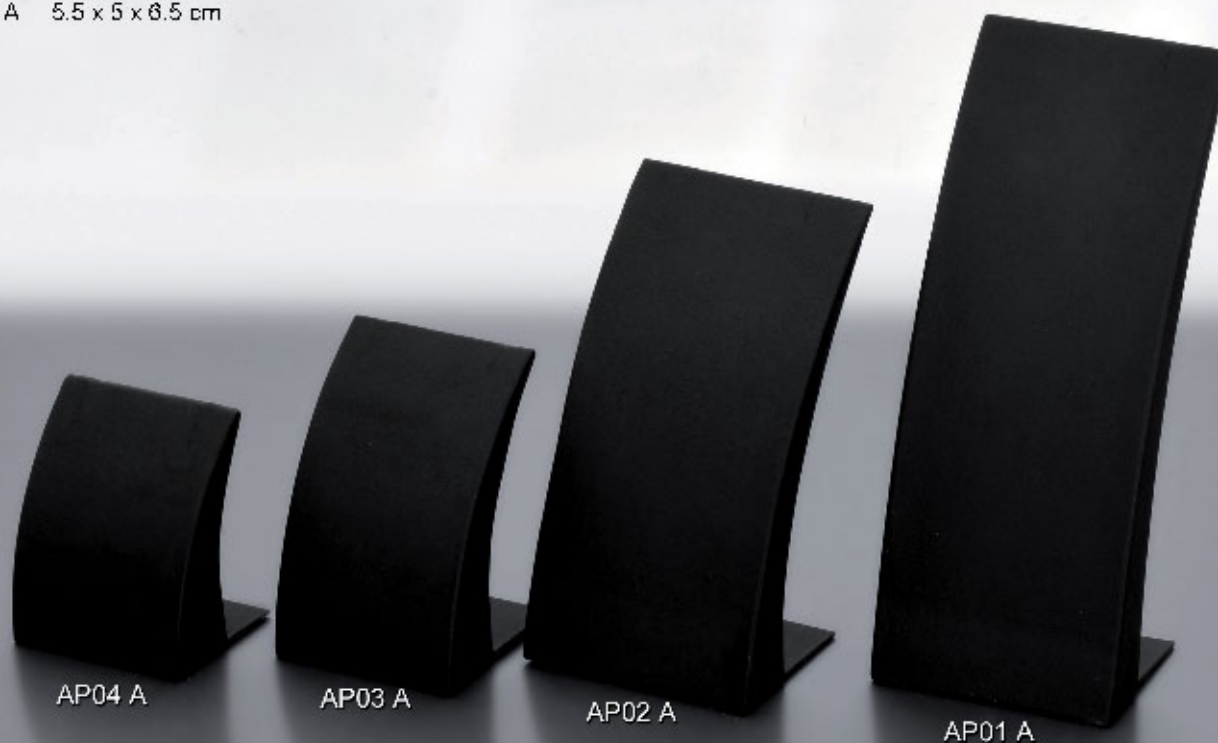

Stands & Supporters

Art No.	Width / Depth / High
AP01 A	7 x 7.5 x 16 cm
AP02 A	7 x 6 x 12 cm
AP03 A	5.5 x 5 x 8 cm
AP04 A	5.5 x 5 x 6.5 cm