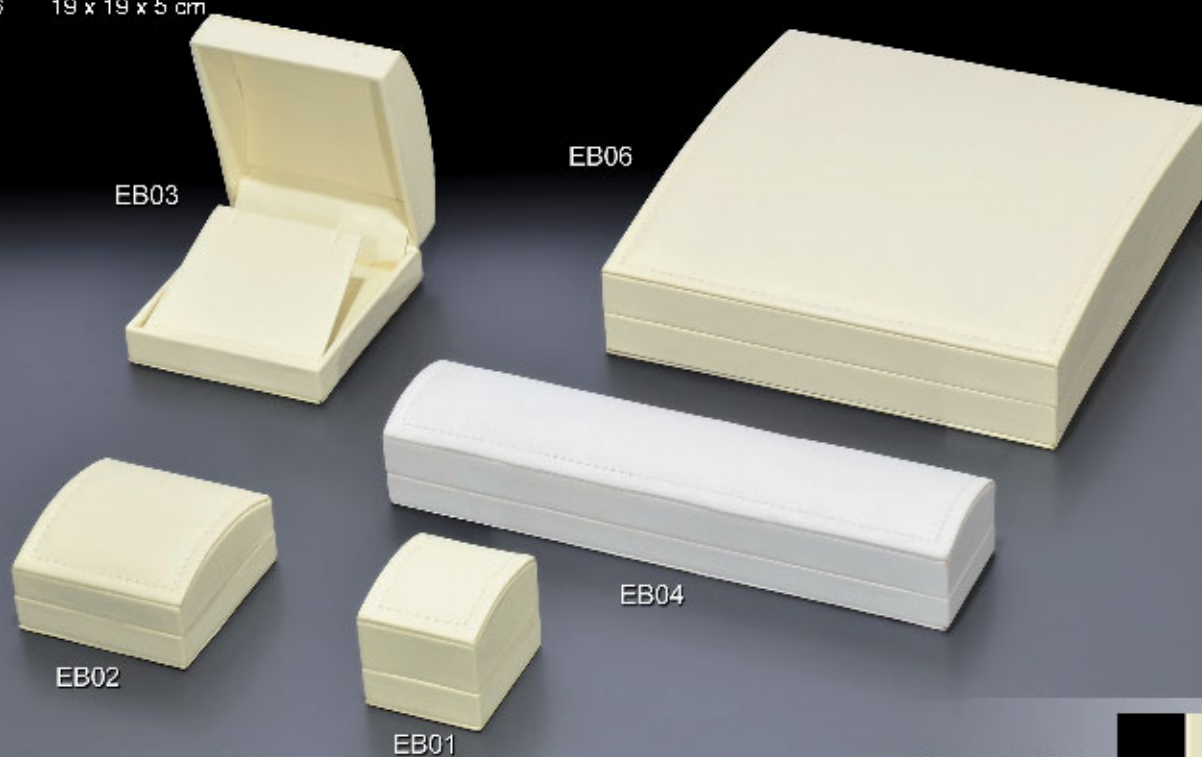

Velvet Boxes:

Art No.	Width / Depth / High
VB01	5 x 5 x 4 cm
VB01 H	8 x 5.5 x 3.5 cm
VB02	5.5 x 7 x 3 cm
VB04	22 x 5 x 3 cm
VB05	18.5 x 16.5 x 4 cm
VB06	19.5 x 19.5 x 5 cm
VB07	9 x 9 x 4.5 cm
VB08	8 x 7.5 x 3 cm

Boxes & Packaging

Elegant Boxes:

Art No.	Width / Depth / High
EB01	4.5 x 5 x 4.5 cm
EB02	7 x 7 x 3.9 cm
EB03	8.5 x 9.2 x 4.5 cm
EB04	21 x 5 x 4.5 cm
EB06	19 x 19 x 5 cm

Also available in: 

Leatherette Boxes: