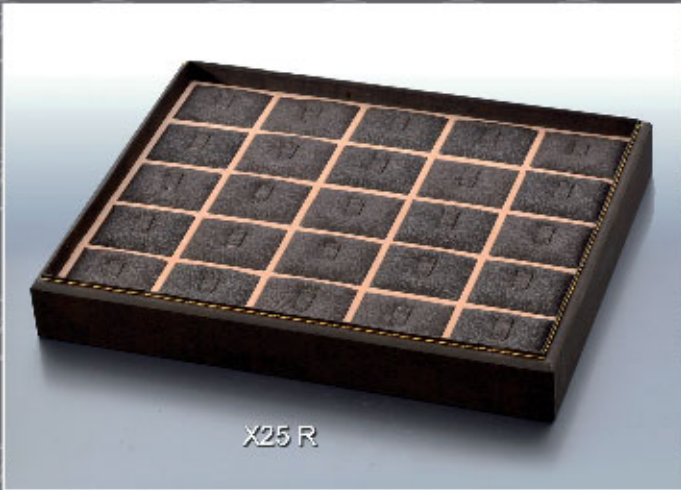

Trays

Width / Depth / High
30 x 24.2 x 4 cm

Clients are welcomed to benefit our ability to design trays tailored to specific needs, as our Trays can be made to client choice of color, and customized to requested measurements, or delivered with divisions and sub-divisions per user's preference.