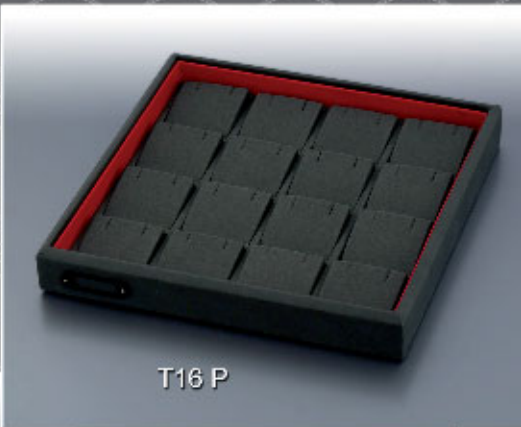

Trays

Art No. Width / Depth / High
Size 23 x 23 x 3.8 cm

T16 P