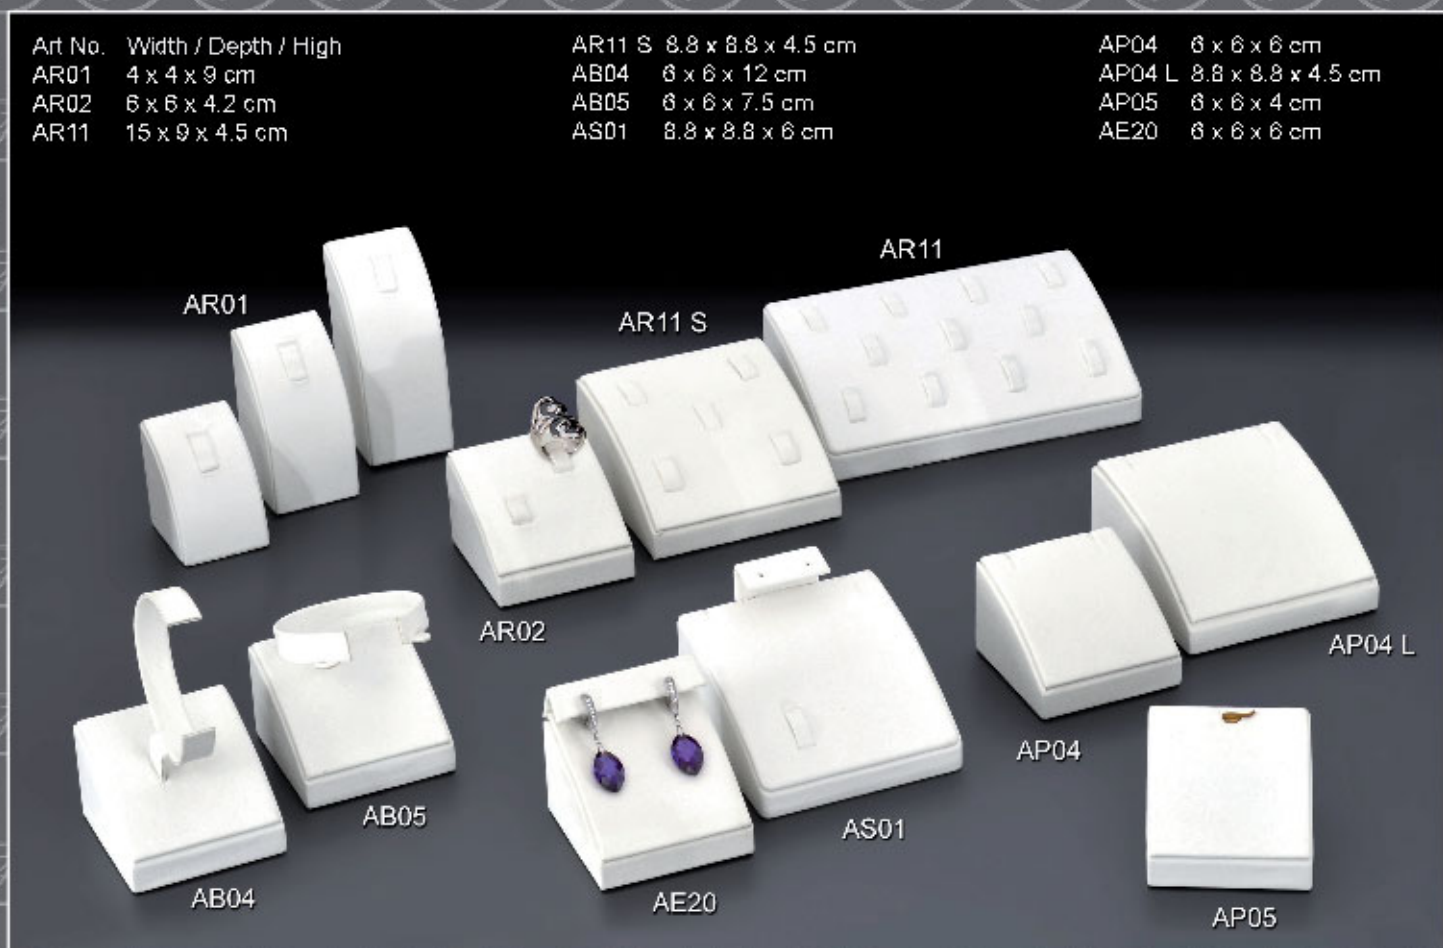

Stands & Supporters