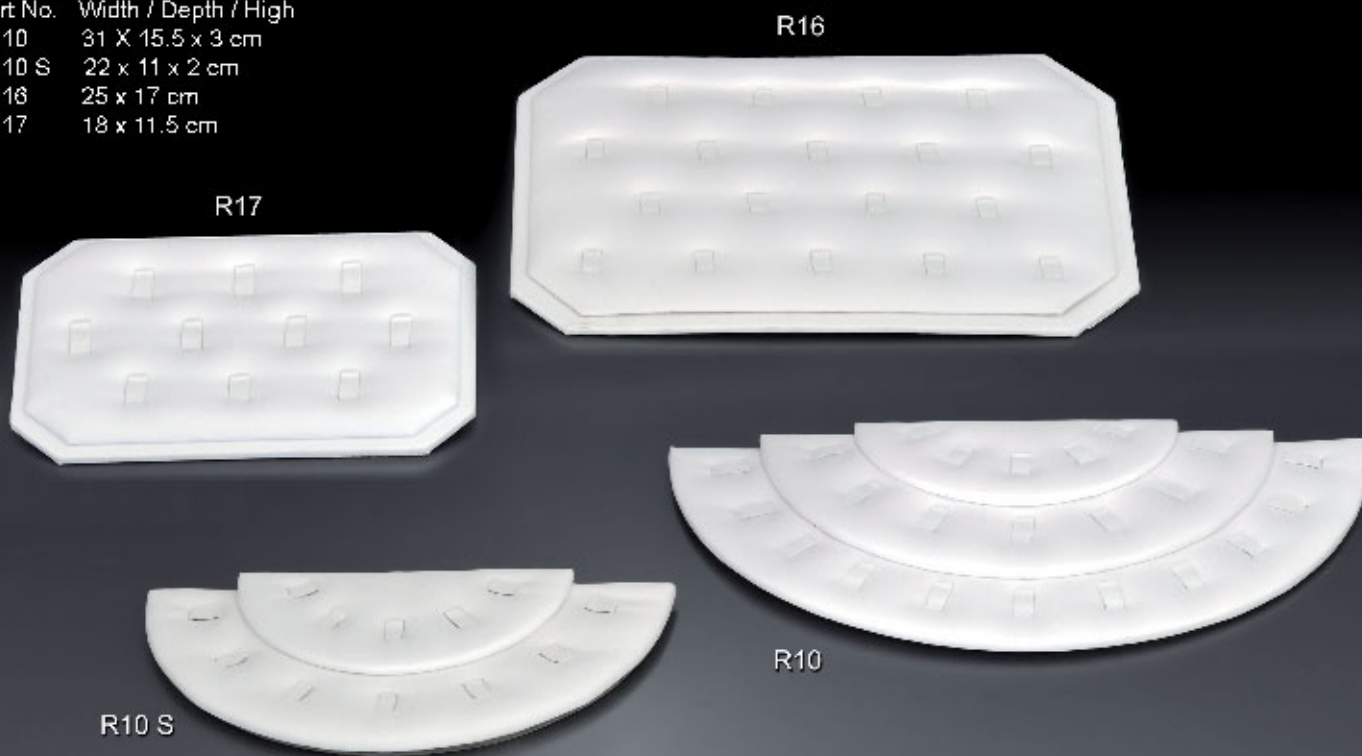

Art No.	Width / Depth / High
R10	31 X 15.5 x 3 cm
R10 S	22 x 11 x 2 cm
R16	25 x 17 cm
R17	18 x 11.5 cm